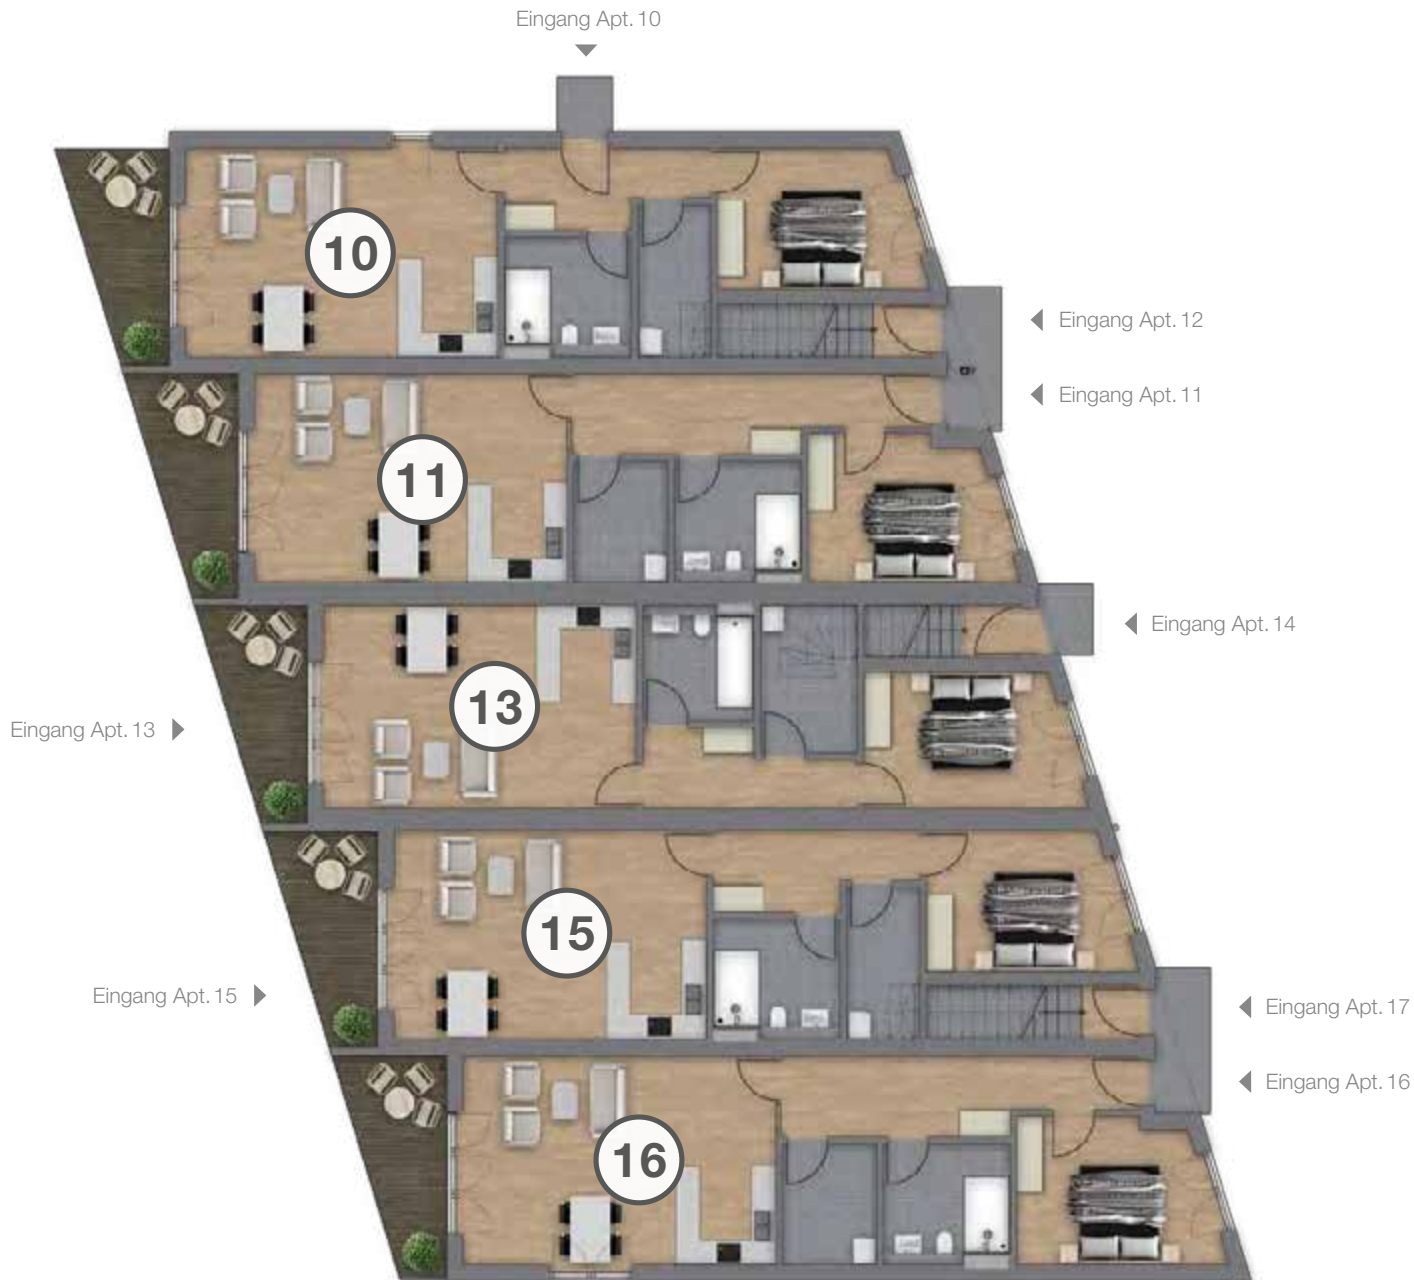

HAUS HERA

ERDGESCHOSS

Eingang Apt. 10

Ferienapartment

Wohn-/ Nutzfläche*

Ferienapartment 10	ca. 67,07 m ²
Ferienapartment 11	ca. 73,01 m ²
Ferienapartment 13	ca. 66,14 m ²
Ferienapartment 15	ca. 67,07 m ²
Ferienapartment 16	ca. 73,01 m ²