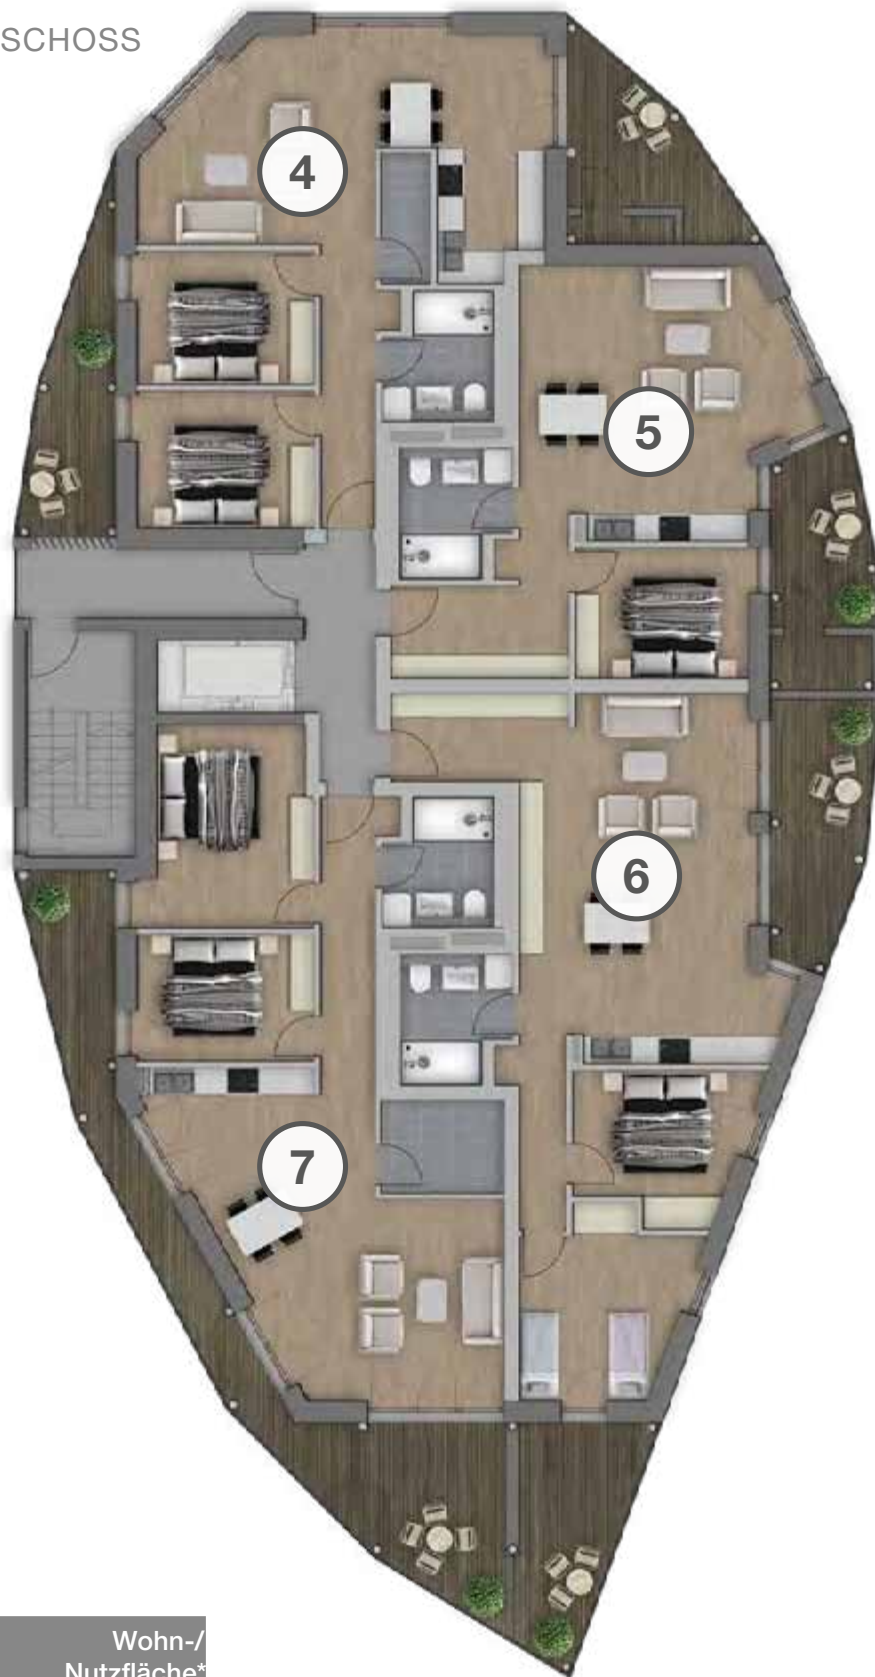

HAUS CERES

1. OBERGESCHOSS

| Ferienapartment | Wohn-/ Nutzfläche* |
|-------------------|-------------------------|
| Ferienapartment 4 | ca. 89,22m ² |
| Ferienapartment 5 | ca. 67,46m ² |
| Ferienapartment 6 | ca. 94,90m ² |
| Ferienapartment 7 | ca. 99,64m ² |